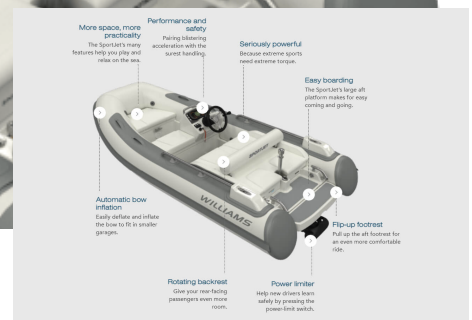

Princess Yachts West Sweden
+46 (0) 304 390 90
princessyachts.se

Princess Yachts Norway
+47 55 52 50 30 / +47 66 76 08 70
princessyachts.no

Princess Yachts Denmark
+45 70 26 84 84
princessyachts.dk