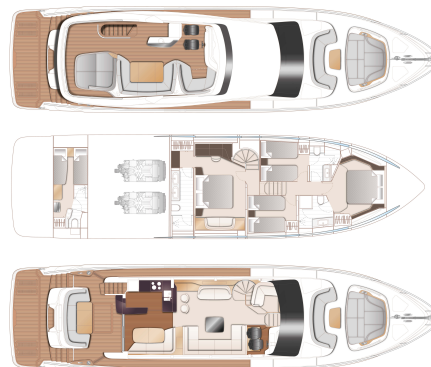

## PRINCESS Y72

UNDER CONSTRUCTION • Y72047

LOCATION PLYMOUTH, ENGLAND

2X MAN V12 (2X 1650 HP)  
MAX SPEED, CA 32 KN  
LENGTH 21.77 M X BEAM 5.52 M  
10 BERTHS • 5 CABINS • 4 HEADS

SOLD

Princess Yachts West Sweden  
+46 (0) 304 390 90  
princessyachts.se

### PROPULSION

Engines	2x MAN V12
Power	2x 1650 hp
Speed, ca	32 kn
Type	Inboard
Drive Type	Shaft
Fuel Type	Diesel

### DIMENSIONS

Length	21.77 m
Beam	5.52 m
Draft, ca	1.72 m
Weight, ca	51800 kg
Fuel	2x 1375 L
Water	1x 608 L
Septic	1x 315 L

### OTHER DETAILS

Manufacturer	Princess Yachts Limited
Designer	Olesinski
Boat Category	Power
Hull Shape	Planing
Material	Fibreglass
El. Circuit	24 V
Berths	10
Cabins	5
Heads	4

We will deliver a new Princess Y72 in August 2023 (year model 2024). Photos are of a sister boat.